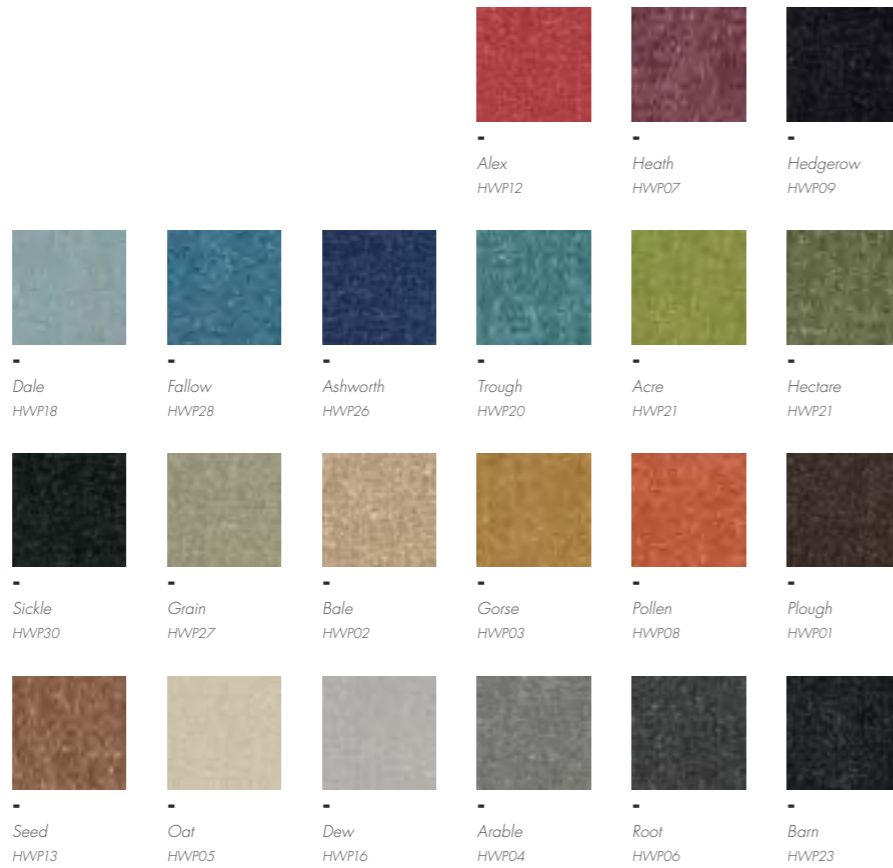

Hemp

Composition
60% Virgin Wool
40% True Hemp

Width
140cm

Rub Test
50,000

Fabric Type
Wool

Fire Retardancy Rating
Crib 5 from stock

Light Fastness
BS EN ISO (105 - B02:1999)

Photographic fabric scans are not colour accurate.
Always request actual fabric samples before ordering.