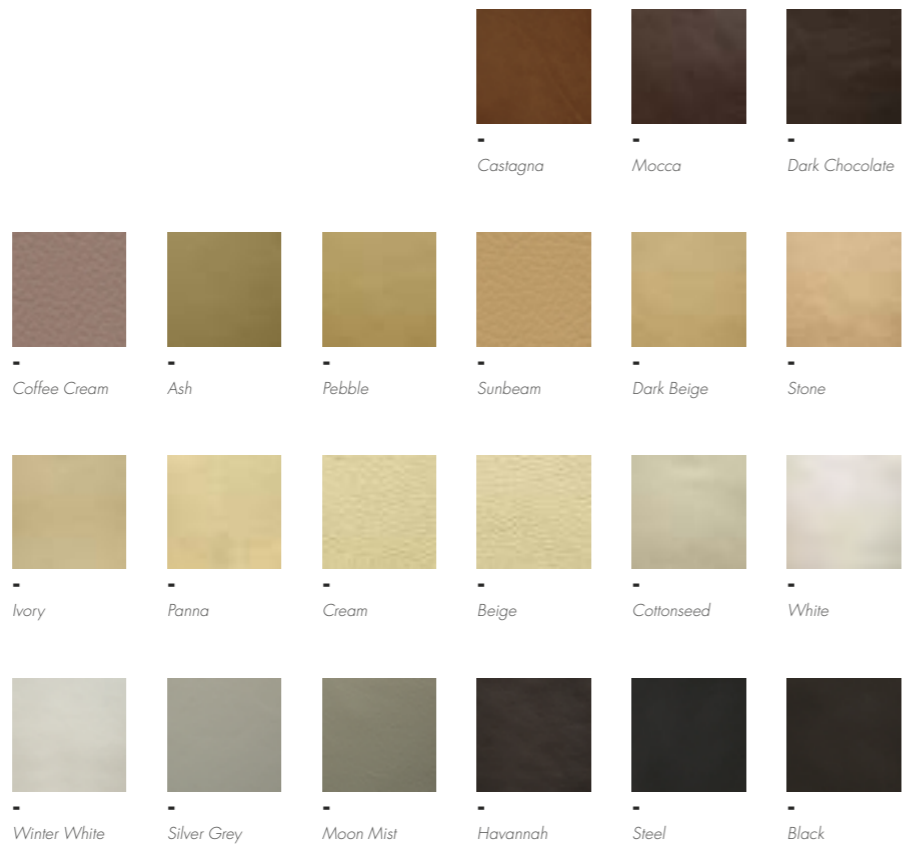

*Photographic fabric scans are not colour accurate.  
Always request actual fabric samples before ordering.*

Fluted Banquette Seating upholstered in Fabric Range C: Shelly, Bilberry

					
Scorch 8729	Sienna 8723	Sangria 8727	Bijou 8730	Spray 8728	Montigo 8715
					
Bluefin 8720	Moonlight 8718	Aurora 8716	Grape 8726	Gum 8713	Artesan 8703
					
Granola 8704	Leaf 8724	Puff 8702	Yolk 8722	Bonbon 8721	Adobe 8725
					
Arabica 8710	Pacas 8709	Caviare 8708	Tribe 8707	Peanut 8706	Maya 8705
					
Milk 8711	Doe 8712	Blanche 8701	Mortar 8714	Smoke 8717	Ink 8719