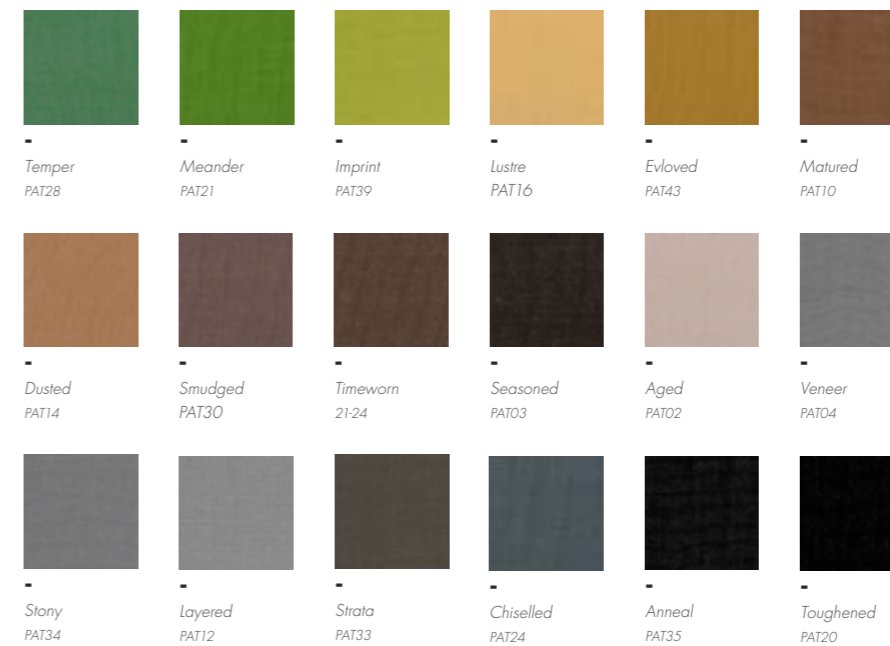

Photographic fabric scans are not colour accurate.
Always request actual fabric samples before ordering.