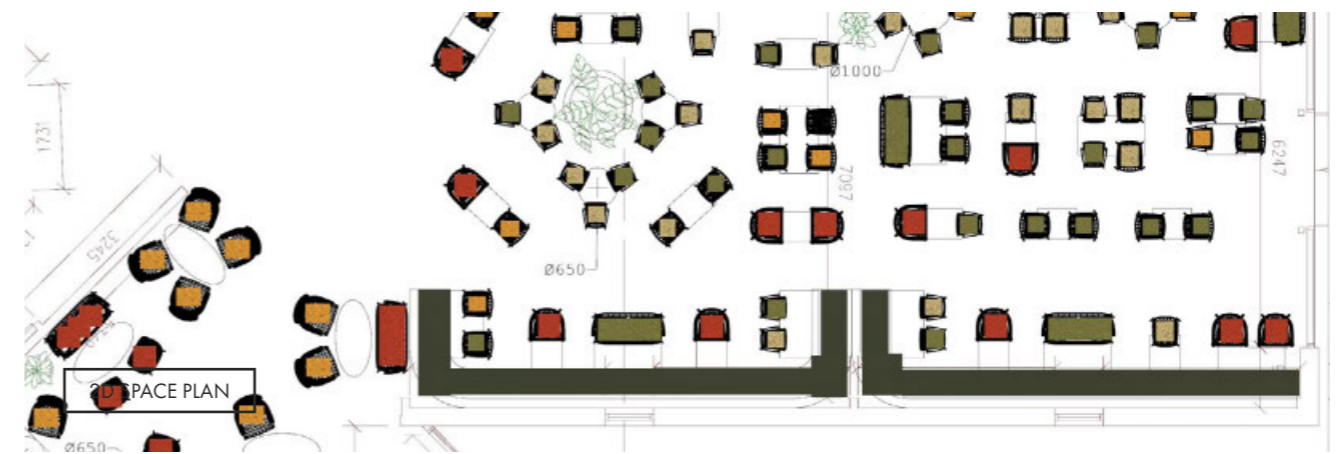

FURNITURE DESIGN SERVICES

Inside Out Contracts have an experienced in-house design team ready to transform your ideas into reality. Our in-house design team will also assist with your colour schemes, offering presentation boards, samples and advice to avoid expensive design mistakes.

2D SPACE PLANNING

Space planning is an essential tool for interior designers and business owners to ensure their venue's space is maximised to efficiently deliver a comprehensive floorplan without the guesswork.

Using pre-existing architectural plans or conducting an on-site visit, our designers will ensure a venue is space planned to allow for the optimum amount of functional seating, whilst adhering to the specifics of your design brief.

3D SPACE PLANNING

Another alternative to optimising space is the design of a 3D space plan. Producing 3D renders allows you to easily view and customise your venue's space layout and choice of furniture from any vantage point.