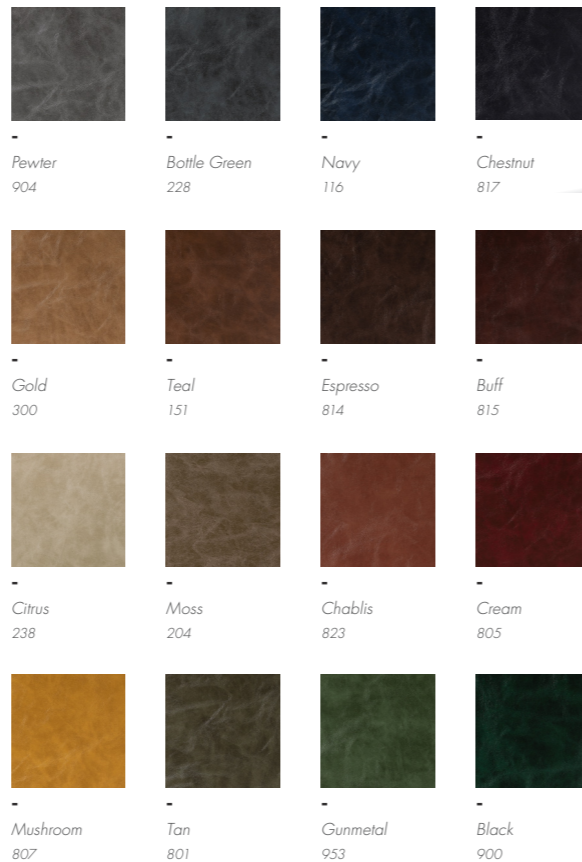

Canyon

Composition
78% PVC, 2% PU, 20% PV

Width
140cm

Rub Test
100,000

Fabric Type
Faux Leather

Fire Retardancy Rating
Crib 5 from stock

Other
Anti-microbial
Stain Resistant Finish
Hydrostatic head

Photographic fabric scans are not colour accurate.
Always request actual fabric samples before ordering.