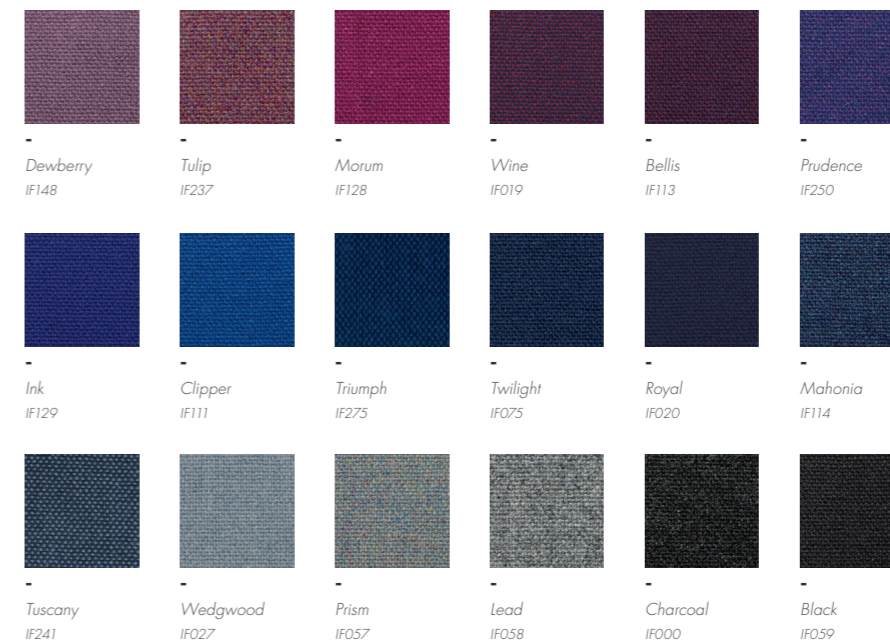

Mainline Plus

Composition
67% Virgin Wool
33% Flame Retardant Viscose

Width
130cm

Rub Test
90,000

Fabric Type
Woven

Fire Retardancy Rating
Crib 5 from stock

Light Fastness
ISO (105 - B02:2013)

Other
5 year guarantee

Photographic fabric scans are not colour accurate.
Always request actual fabric samples before ordering.