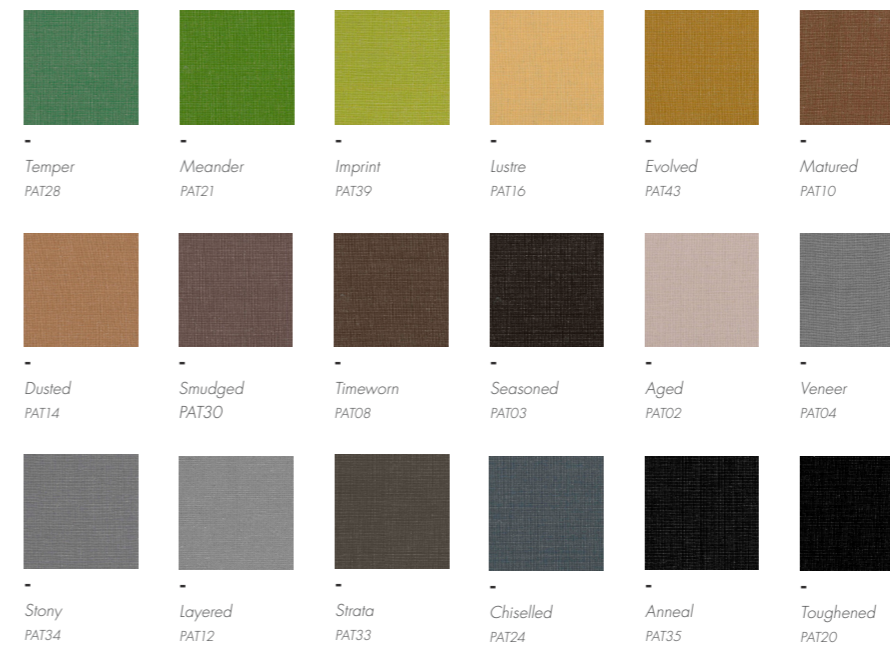

Photographic fabric scans are not colour accurate.
Always request actual fabric samples before ordering.