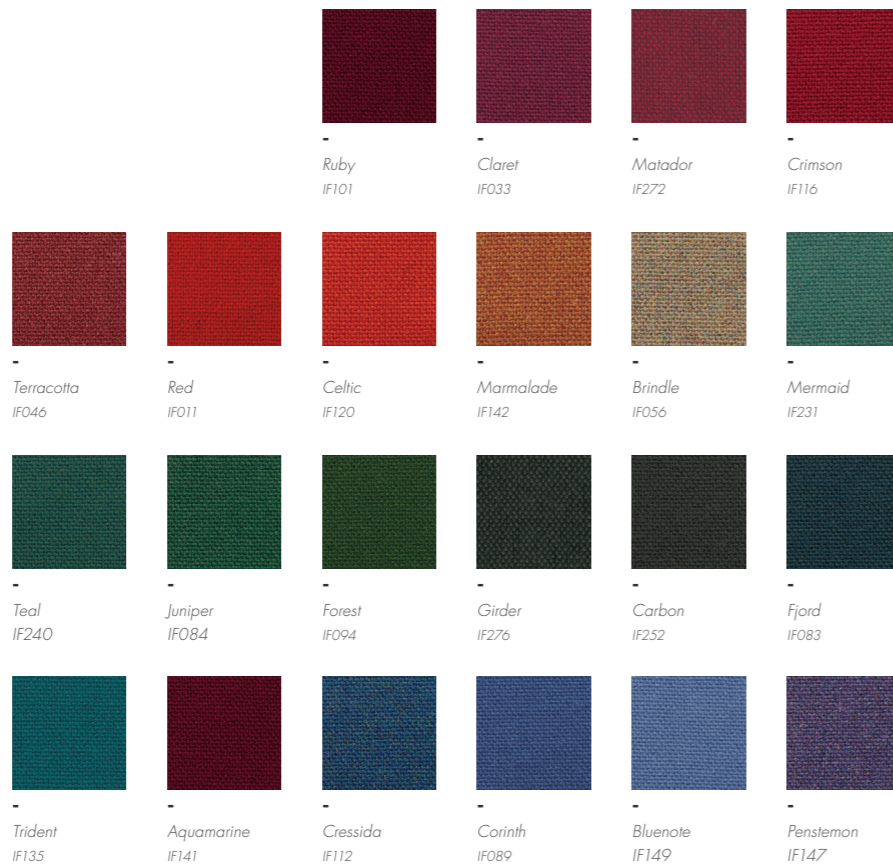

Mainline Plus

Composition
67% Virgin Wool
33% Flame Retardant Viscose

Width
130cm

Rub Test
90,000

Fabric Type
Woven

Fire Retardancy Rating
Crib 5 from stock

Light Fastness
ISO (105 - B02:2013)

Other
5 year guarantee

Photographic fabric scans are not colour accurate.
Always request actual fabric samples before ordering.