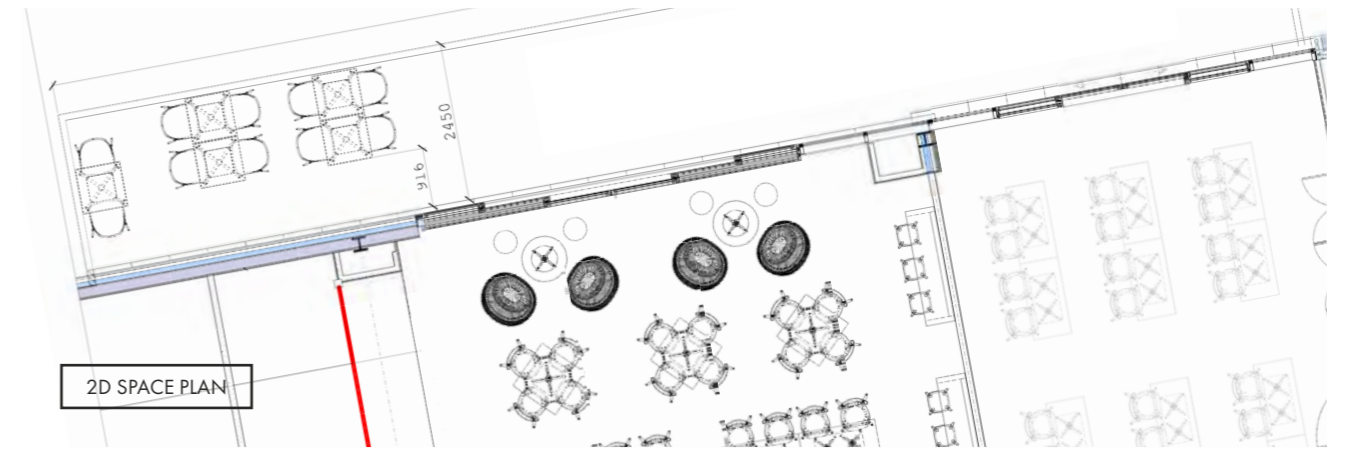

FURNITURE DESIGN SERVICES

Inside Out Contracts have an experienced in-house design team ready to transform your ideas into reality. Our in-house design team will also assist with your colour schemes, offering presentation boards, samples and advice to avoid expensive design mistakes.

2D SPACE PLANNING

Space planning is an essential tool for interior designers and business owners to ensure their venue's space is maximised to efficiently deliver a comprehensive floorplan without the guesswork.

Using pre-existing architectural plans or conducting an on-site visit, our designers will ensure a venue is space planned to allow for the optimum amount of functional seating, whilst adhering to the specifics of your design brief.

3D SPACE PLANNING

Another alternative to optimising space is the design of a 3D space plan. Producing 3D renders allows you to easily view and customise your venue's space layout and choice of furniture from any vantage point.