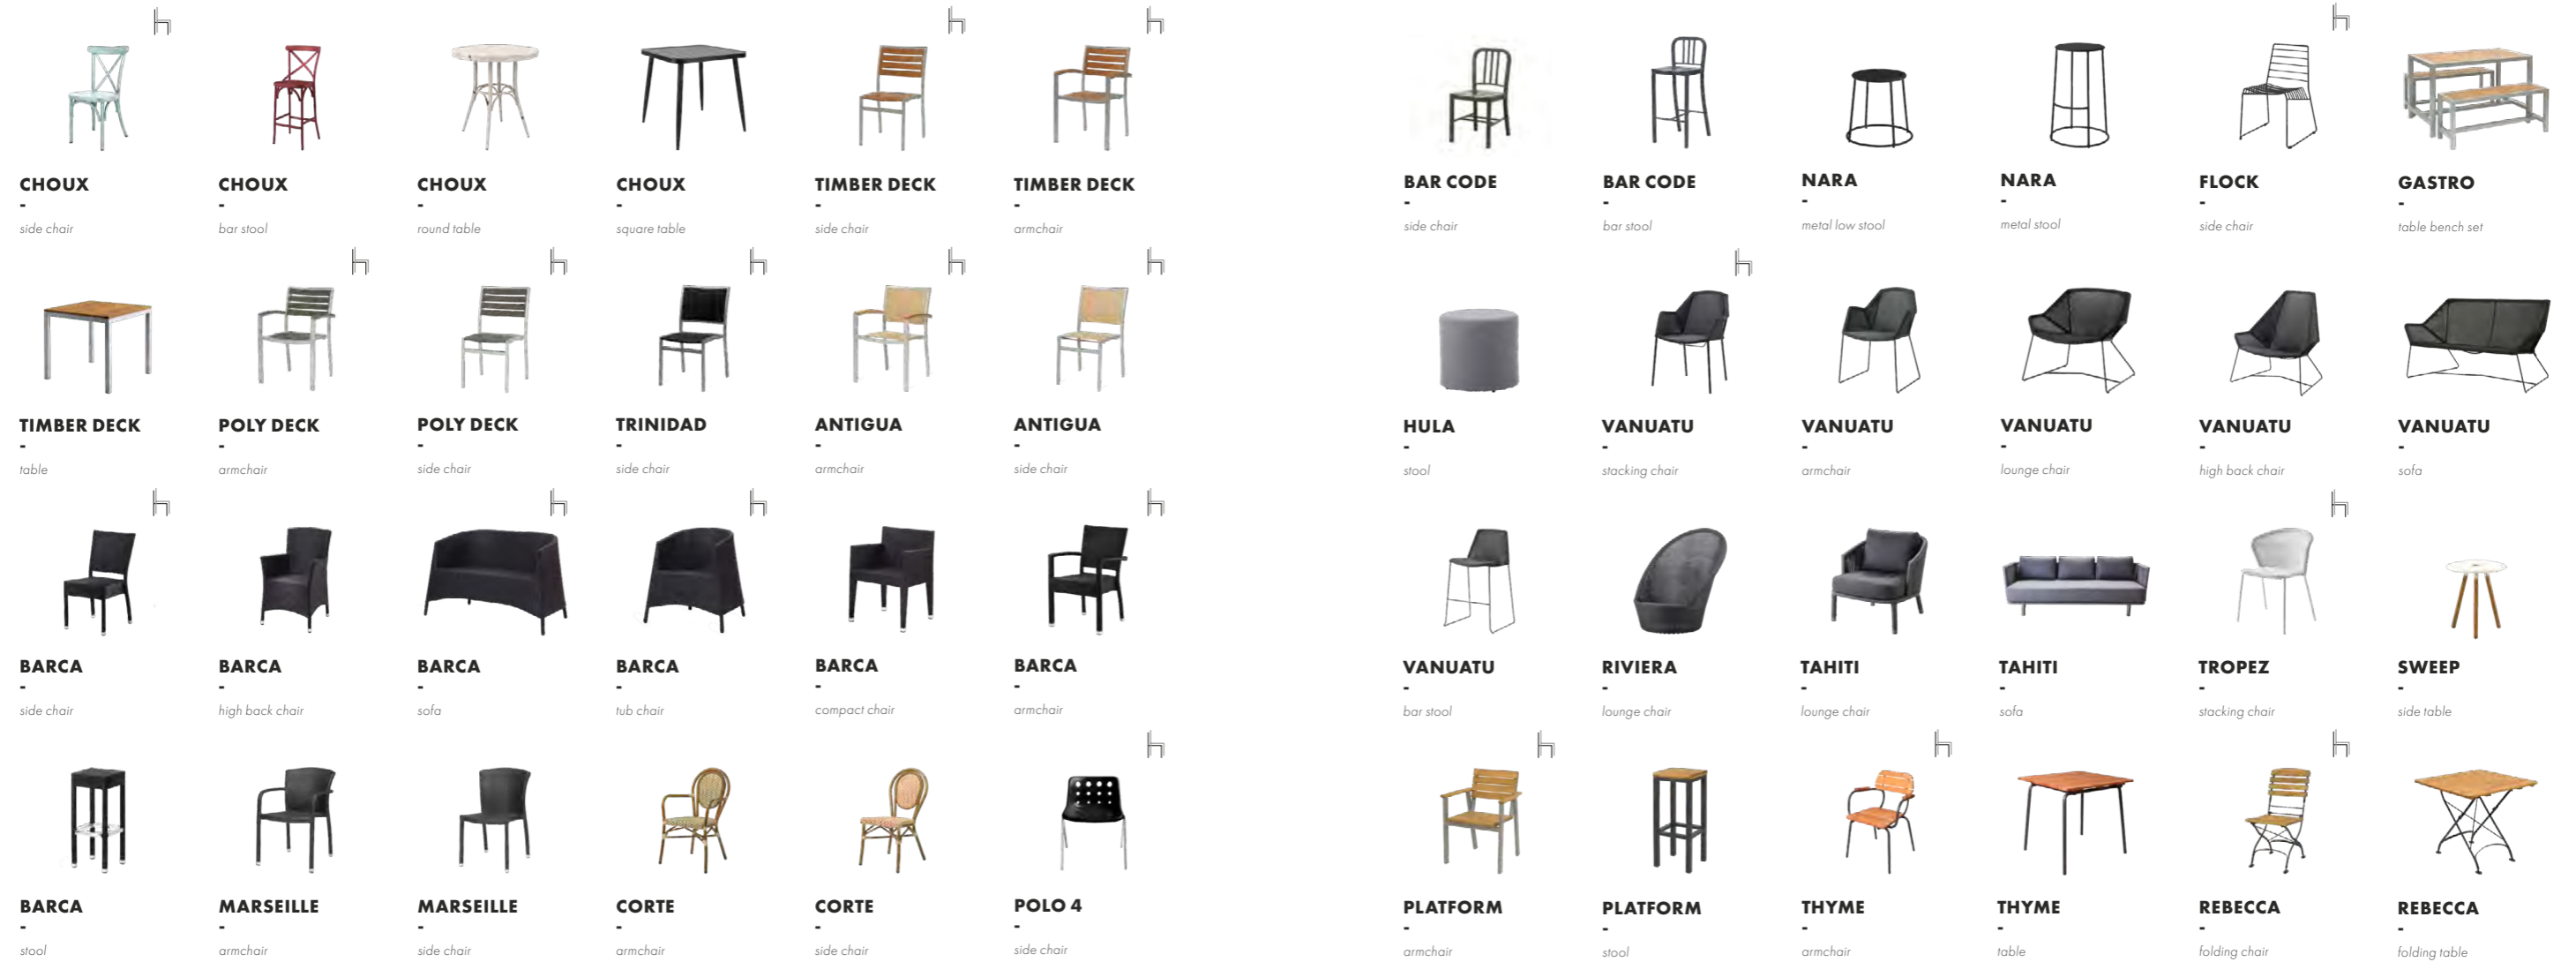

QUICK DELIVERY | exterior
while stocks last