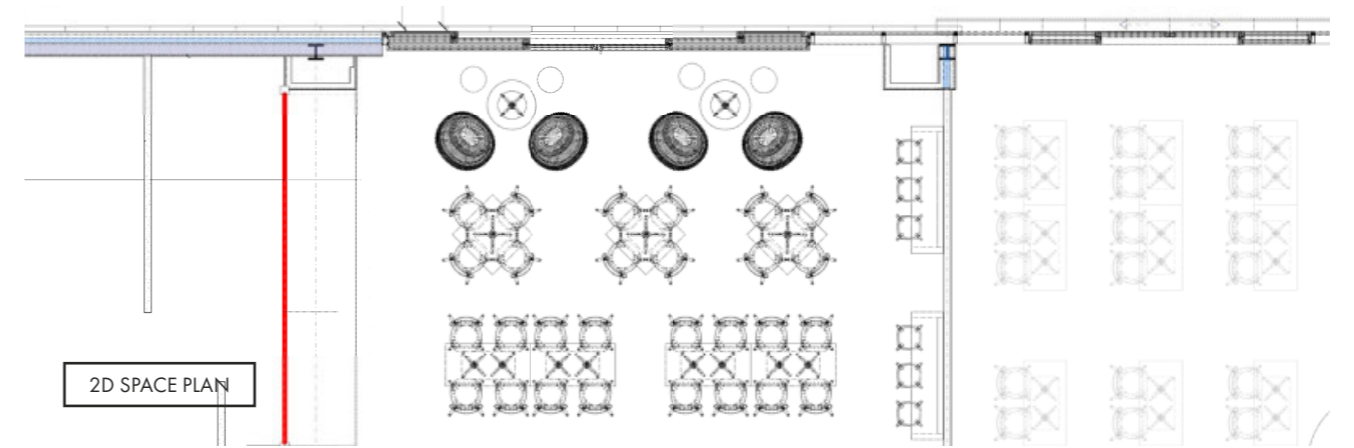

FURNITURE DESIGN SERVICES

Inside Out Contracts have an experienced in-house design team ready to transform your ideas into reality. Our in-house design team will also assist with your colour schemes, offering presentation boards, samples and advice to avoid expensive design mistakes.

2D SPACE PLANNING

Space planning is an essential tool for interior designers and business owners to ensure their venue's space is maximised to efficiently deliver a comprehensive floorplan without the guesswork.

Using pre-existing architectural plans or conducting an on-site visit, our designers will ensure a venue is space planned to allow for the optimum amount of functional seating, whilst adhering to the specifics of your design brief.

3D SPACE PLANNING

Another alternative to optimising space is the design of a 3D space plan. Producing 3D renders allows you to easily view and customise your venue's space layout and choice of furniture from any vantage point.